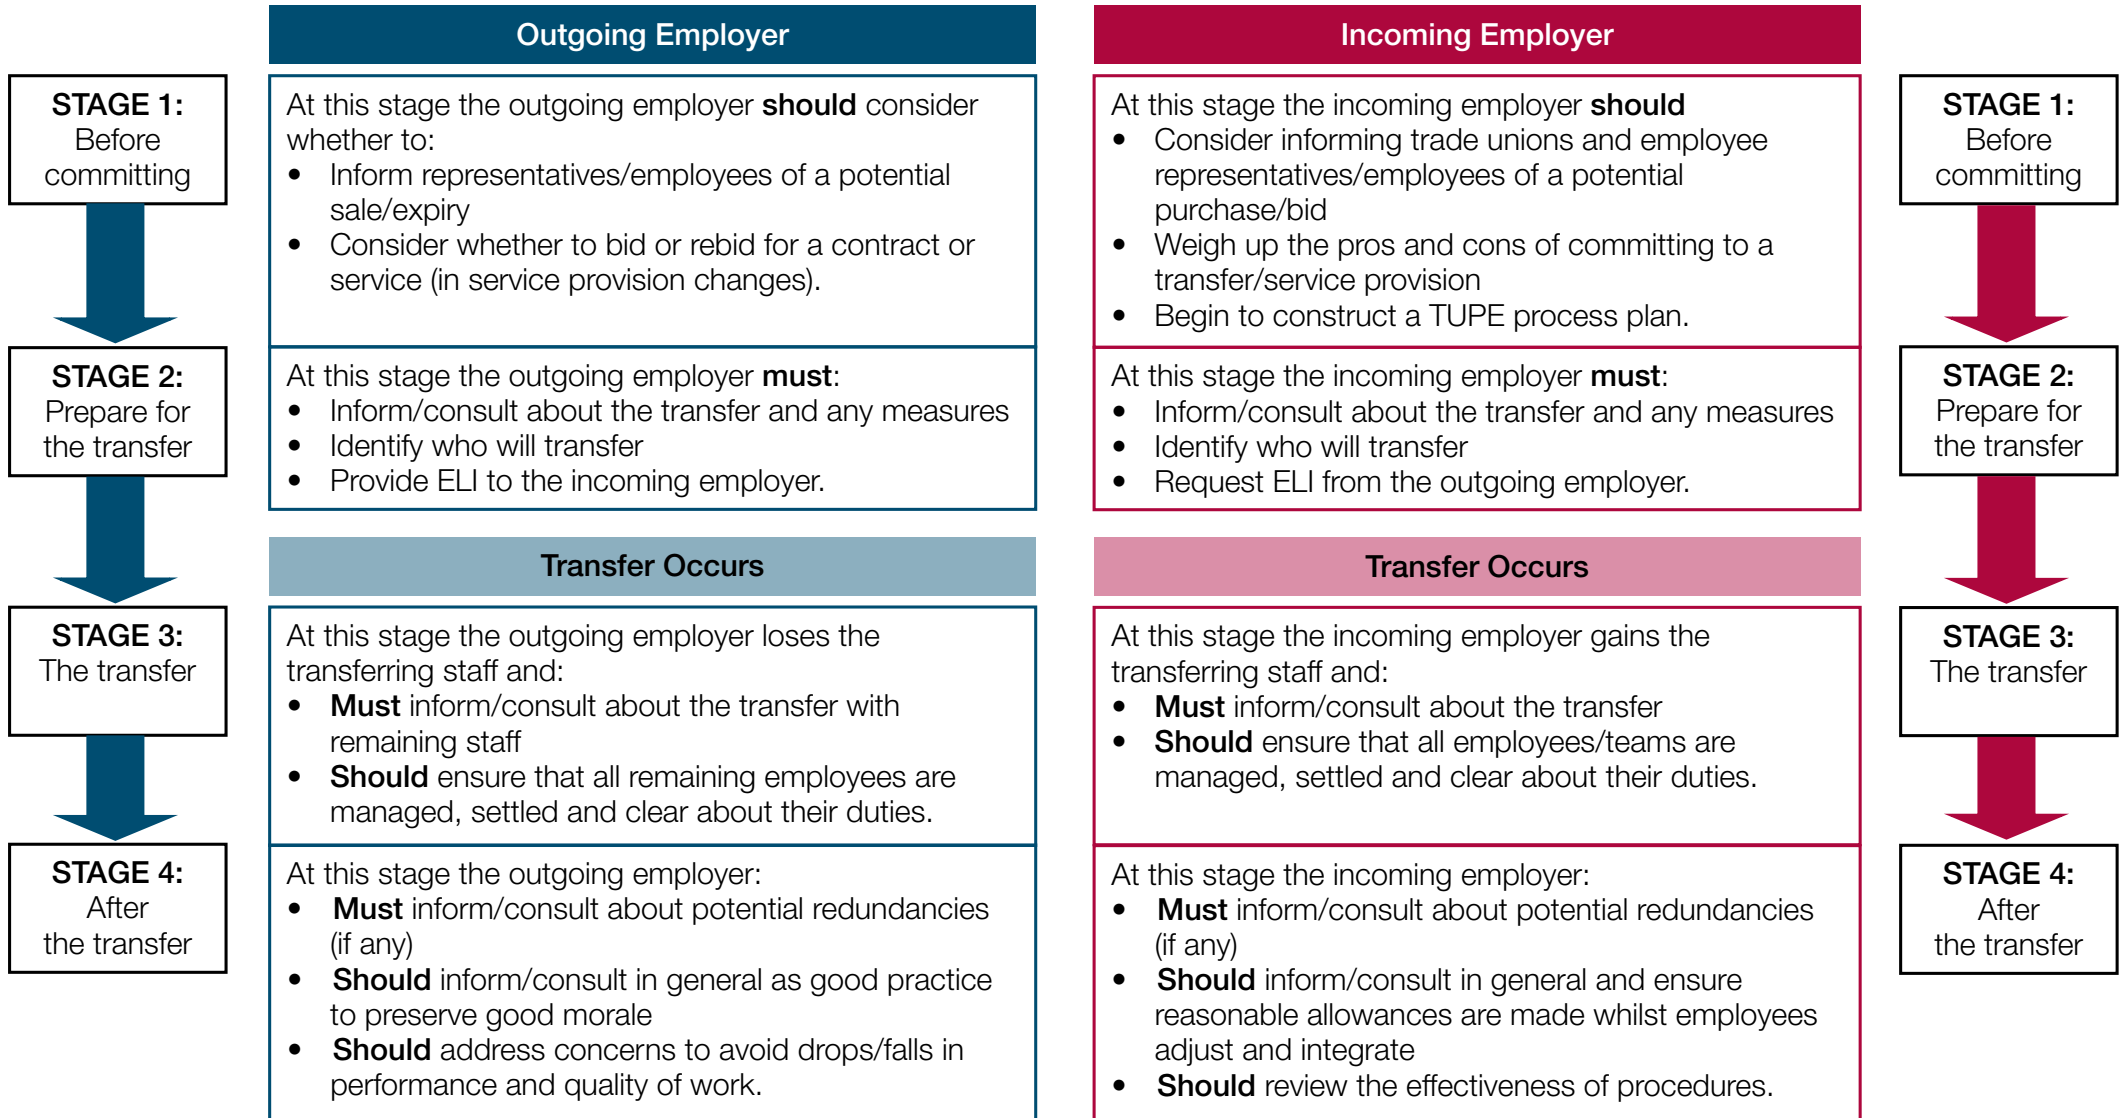

Acas guidance – Handling TUPE Transfers

www.acas.org.uk/tupe

Acas Helpline **0300 123 1100**

Acas has training on TUPE and other workplace topics.
Call the Acas Customer Services Team on **0300 123 1150**